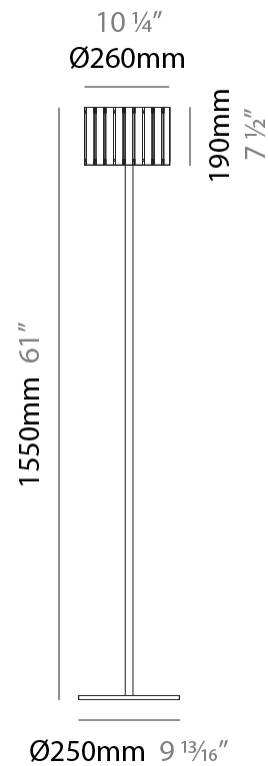

LUZ OCULTA WOOD PORTABLE

D54032- _____

base number   Finish Options   Finish Options

1. To build a product code in our configurator select the specify button on the base model # product page
2. To build a manual product code on this datasheet choose from the options listed below in blue font and add the suffix to the base model #

GENERAL

Series: Luz Oculta
Subseries: Luz Oculta Wood
Partner: Fambuena
Division: Design
Installation: Portable
Product Type: Floor
Mounting Location: Floor
Light Distribution: Direct / Indirect

PHYSICAL

Shape: Cylinder
Diameter (mm): 260
Diameter (in): 10 ¼
Height (mm): 1550
Height (in): 61
Fixture Finish: [DOW / NAT](#)
Holder Finish: BRA / BRZ
Fixture Material: Metal / Wood
Primary Material: Wood
Upon Request: Bolt Down

ELECTRICAL

Number of Lamps: 1
Lamp Type: LED Retrofit
Lamp Shape: B10
Bulb Included: Bulb Not Included
Max. Wattage Per Lamp (W): 4
Lamp Base: E12
Input Voltage (V): 120

LED

OPTICAL

RATINGS AND CERTIFICATIONS

Certified By: Certified for North American Standards
IP rating: IP20